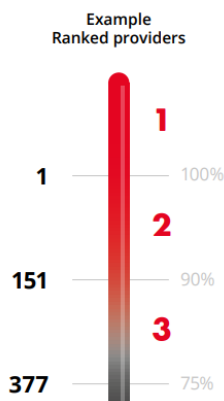

Matching top 25%+	RED	Alps grades 1 – 3
Matching middle 50%	BLACK	Alps grades 4 – 6
Matching bottom 25%-	BLUE	Alps grades 7 – 9